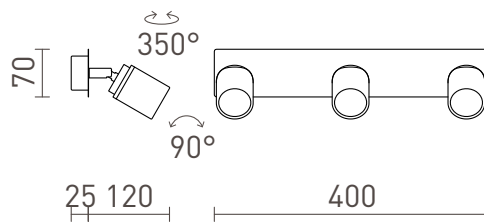

DUBLIN III

Chrome-plated spotlight suitable in wet environments.

RP EUR incl. VAT

R13379

DUBLIN III surface mounted chrome 230V
GU10 3x9W IP44

88,00

IP44

 3D model