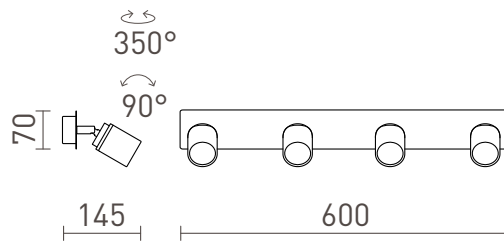

DUBLIN IV

Chrome-plated spotlight suitable in wet environments.

RP EUR incl. VAT

R13380

DUBLIN IV surface mounted chrome 230V
GU10 4x9W IP44

120,00

IP44

 3D model