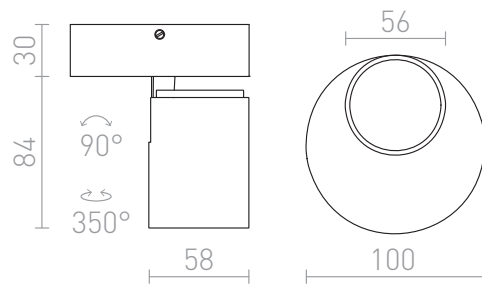

DUGME I

Spotlight of white lacquered metal with anthracite details.

RP EUR incl. VAT

R12076

DUGME I white/anthracite grey 230V GU10
35W

48,00

 3D model

 manual