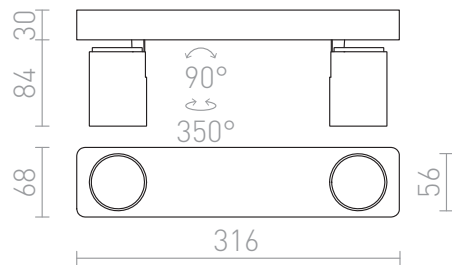

DUGME II

Spot light made of white painted metal with anthracite details.

RP EUR incl. VAT

R12077

DUGME II white/anthracite grey 230V GU10
2x35W

88,00

 3D model

 manual