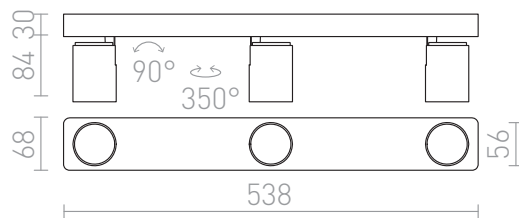

DUGME III

Spot light made of white painted metal with anthracite details.

RP EUR incl. VAT

R12078

DUGME III white/anthracite grey 230V GU10
3x35W

120,00

 3D model

 manual