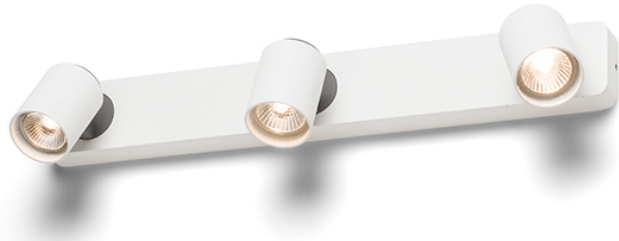

DUGME III

Spot light made of white painted metal with anthracite details.

RP EUR incl. VAT

R12078

DUGME III white/anthracite grey 230V GU10
3x35W

120,00

 3D model

 manual

G11837