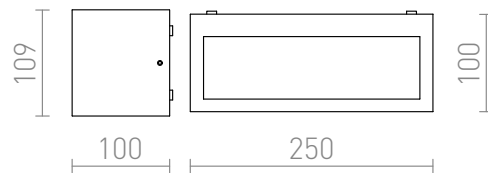

DURANT UP - DOWN

IP54

Rectangular outdoor wall light with UP/DOWN illumination for E27 light sources.

RP EUR incl. VAT

R12558	DURANT UP - DOWN wall silver grey 230V E27 18W IP54	78,00
R12559	DURANT UP - DOWN wall anthracite grey 230V E27 18W IP54	78,00