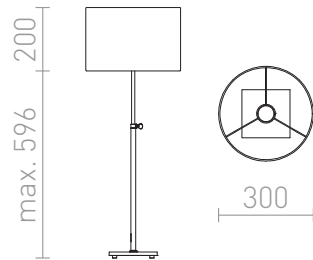

# EDIKA TABLE

Table lamp with a textile shade, E27 socket and a telescopic foot of nickel.

RP EUR incl. VAT

**R12665**

EDIKA table brown matt nickel 230V E27  
42W

**138,00**

3D model

manual