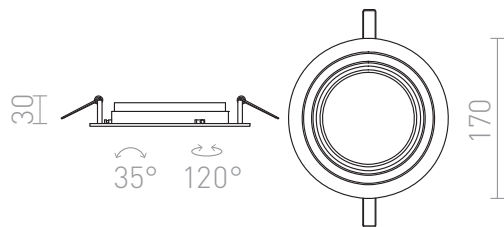

EFFE

Round light with tilt-function, of white-lacquered aluminum for AR111 light sources.

RP EUR incl. VAT

R11747

EFFE R recessed white 12V G53 50W

18,50

3D model

manual