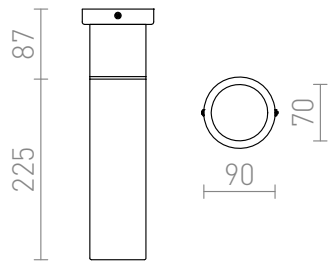

EIGHT CEILING

Ceiling light with a shade of opal-colored glass. Suitable in wet environments.

RP EUR incl. VAT

R10492

EIGHT ceiling opal-colored glass/chrome
230V E27 28W IP44

88,00

IP44

3D model