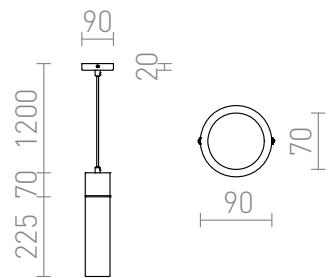

EIGHT PENDENT

Pendent light with an opal-colored glass shade and chrome-plated details.

RP EUR incl. VAT

R10493

EIGHT pendent opal-colored glass/chrome
230V E27 28W

88,00

3D model

120