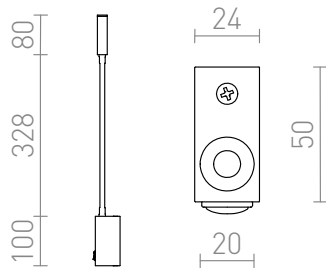

# EKE

**LED 3W 100 lm Ra 80**

Wall-mounted spotlight with integrated LED on gooseneck and a switch on the base.

RP EUR incl. VAT

<b>R12944</b>	EKE wall white 230V LED 3W 60° 3000K	<b>58,00</b>
<b>R12945</b>	EKE wall black 230V LED 3W 60° 3000K	<b>58,00</b>

 3D model

 manual