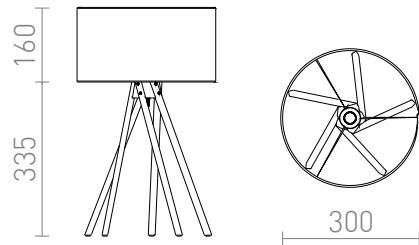

EL PASO

Table lamp of bamboo with a textile shade. This item comes delivered unassembled.

RP EUR incl. VAT

R13338

EL PASO table grey bamboo 230V E14 11W

78,00

3D model

manual