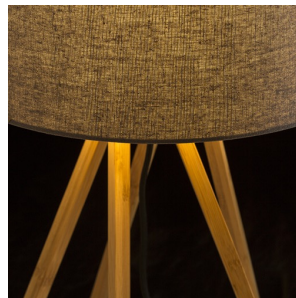

EL PASO

Table lamp of bamboo with a textile shade. This item comes delivered unassembled.

RP EUR incl. VAT

R13338

EL PASO table grey bamboo 230V E14 11W

78,00

3D model

manual