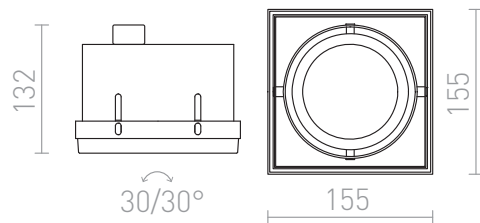

3D model

PDF manual