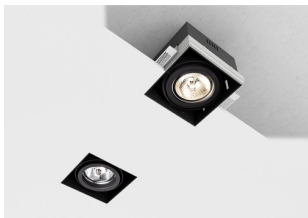

ELECTRA | G53

Recessed frameless luminaire with cardanic light source. The luminaire is designed for 12V light sources with G53. Supplied without transformer.

RP EUR incl. VAT

R12050

ELECTRA | black 12V G53 50W

98,00

3D model

PDF manual