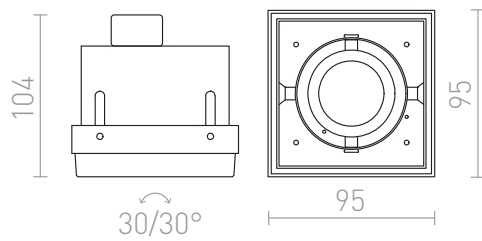

ELECTRA I GU10

Recessed frameless light with cardanic light source. The light is designed for GU10 light sources.

RP EUR incl. VAT

R12052

ELECTRA I black 230V GU10 50W

68,00

3D model

manual