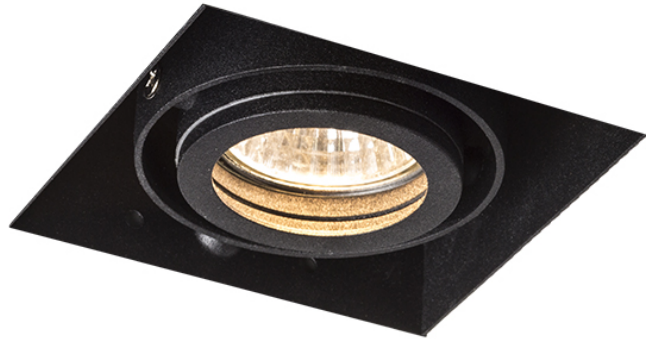

ELECTRA I GU10

Recessed frameless light with cardanic light source. The light is designed for GU10 light sources.

RP EUR incl. VAT

R12052

ELECTRA I black 230V GU10 50W

68,00

3D model

manual

G11841