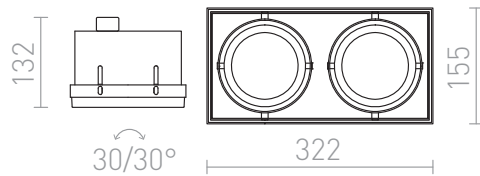

ELECTRA II G53

Recessed frameless luminaire with cardanic light source. The luminaire is designed for 12V light sources with G53. Supplied without transformer.

RP EUR incl. VAT

R12051

ELECTRA II black 12V G53 2x50W

158,00

3D model

manual