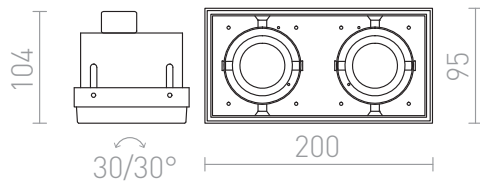

ELECTRA II GU10

Recessed frameless light with cardanic light source. The light is designed for GU10 light sources.

RP EUR incl. VAT

R12053

ELECTRA II black 230V GU10 2x50W

120,00

3D model

PDF manual