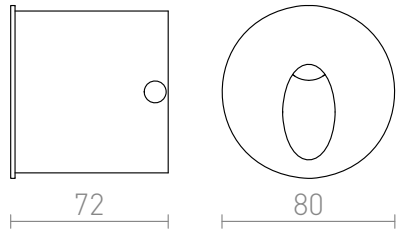

ELICA ROUND

LED 3W 180 lm Ra 80

Recessed outdoor light with front metal plate with light beam direction down for wall mounting. Including a 3W LED and a installation box.

RP EUR incl. VAT

R10638	ELICA R outdoor matt nickel 230V LED 3W IP54 3000K	35,00
R12528	ELICA R recessed brushed aluminum 230V LED 3W IP54 3000K	58,00

IP54

3D model

PDF manual

.ies data