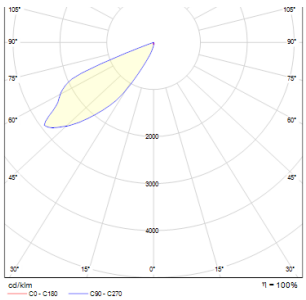

ELICA ROUND

LED 3W 180 lm Ra 80

Recessed outdoor light with front metal plate with light beam direction down for wall mounting. Including a 3W LED and a installation box.

RP EUR incl. VAT

R10638	ELICA R outdoor matt nickel 230V LED 3W IP54 3000K	35,00
R12528	ELICA R recessed brushed aluminum 230V LED 3W IP54 3000K	58,00

IP54

3D model

PDF manual

.ies data