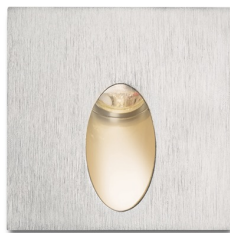

ELICA SQUARE

LED 3W 180 lm Ra 80

Recessed outdoor light with a metal face plate for installation into walls. Equipped with 3W LED that has a downwards pointing beam, supplied with installation box.

RP EUR incl. VAT

R10639	ELICA SQ outdoor matt nickel 230V LED 3W IP54 3000K	35,00
R12529	ELICA SQ recessed brushed aluminum 230V LED 3W IP54 3000K	58,00

IP54

3D model

PDF manual

.ies data