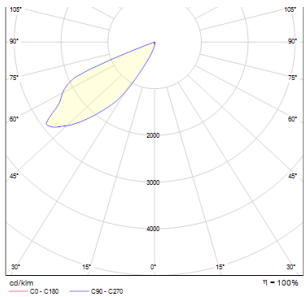

ELICA SQUARE

LED 3W 180 lm Ra 80

Recessed outdoor light with a metal face plate for installation into walls. Equipped with 3W LED that has a downwards pointing beam, supplied with installation box.

RP EUR incl. VAT

R10639	ELICA SQ outdoor matt nickel 230V LED 3W IP54 3000K	35,00
R12529	ELICA SQ recessed brushed aluminum 230V LED 3W IP54 3000K	58,00

IP54

3D model

PDF manual

.ies data