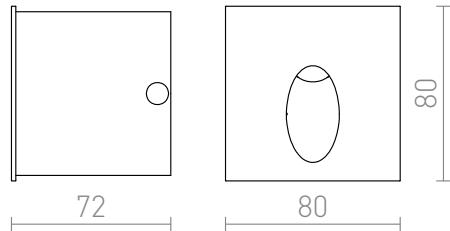

ELICA SQUARE

LED 3W 180 lm Ra 80

Recessed outdoor light with a metal face plate for installation into walls. Equipped with 3W LED that has a downwards pointing beam, supplied with installation box.

RP EUR incl. VAT

R10639	ELICA SQ outdoor matt nickel 230V LED 3W IP54 3000K	35,00
R12529	ELICA SQ recessed brushed aluminum 230V LED 3W IP54 3000K	58,00

IP54

3D model

PDF manual

.ies data