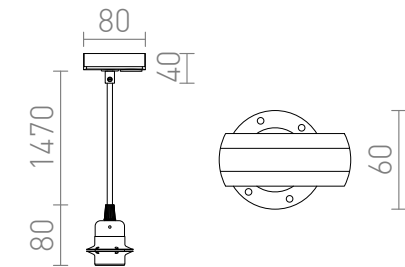

# ELISA FOR 1-CIRCUIT TRACKS

Textile cable in various color combinations with a metal E27 socket and an adapter for 1-circuit tracks, for use with a decorative bulb or a suitable shade.

RP EUR incl. VAT

<b>R13201</b>	ELISA for 1-circuit tracks WA1+WC+CHF 230V E27 28W	<b>58,00</b>
<b>R13202</b>	ELISA for 1-circuit tracks BA1+LC+BCHF 230V E27 28W	<b>58,00</b>
<b>R13203</b>	ELISA for 1-circuit tracks BA1+BC+GF 230V E27 28W	<b>58,00</b>
<b>R13204</b>	ELISA for 1-circuit tracks BA1+BC+BCHF 230V E27 28W	<b>58,00</b>