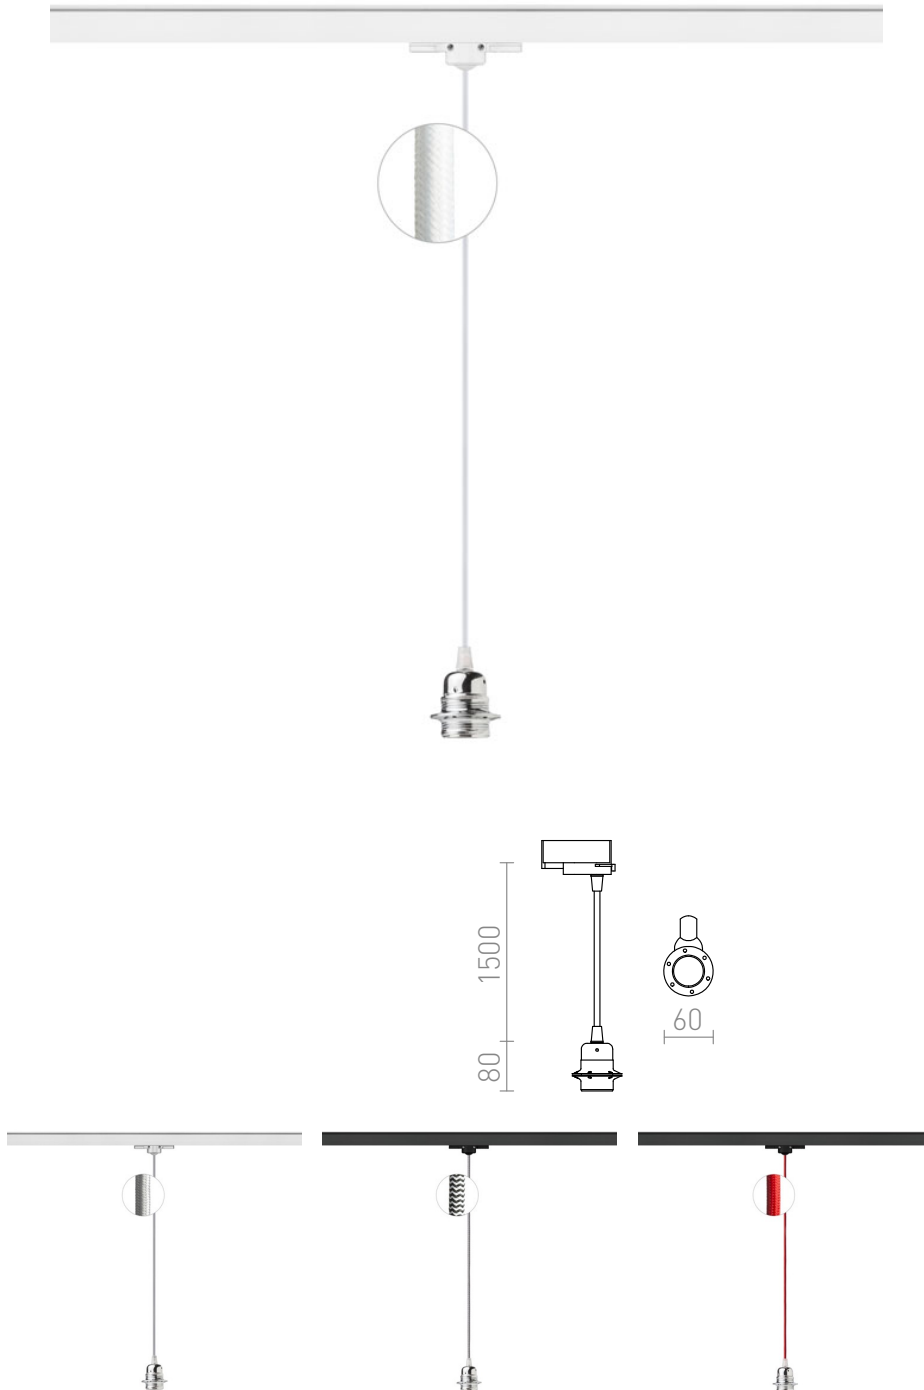

ELISA FOR 3-CIRCUIT TRACK

Textile cable in various color combinations with a metal E27 socket and an adapter for 3-circuit tracks, for use with a decorative bulb or a suitable shade.

RP EUR incl. VAT

R12106	ELISA for 3-circuit tracks WA+WC+CHF 230V E27 28W	78,00
R12107	ELISA for 3-circuit tracks GA+GC+CHF 230V E27 28W	98,00
R12108	ELISA for 3-circuit tracks BA+B/WC+CHF 230V E27 28W	78,00
R12109	ELISA for 3-circuit tracks BA+RC+CHF 230V E27 28W	88,00
R12110	ELISA for 3-circuit tracks BA+BC+BCHF 230V E27 28W	78,00
R12111	ELISA for 3-circuit tracks WA+R/WC+CHF 230V E27 28W	88,00