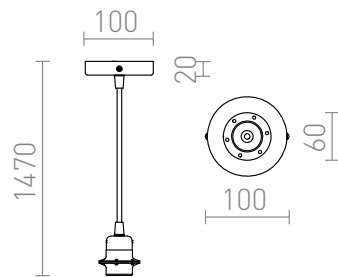

ELISA BLACK

Suspension set with black lacquered round base, textile cable and metal E27 socket. For stand-alone use or for hanging light shades. Suitable for shades: ARISTA, DELI, JAKARANDA, DOUBLE 40/30, DOUBLE 55/30, ASPRO 40/30, KARO 55/15, KARO 80/20, RON 40/25

R11879	ELISA pendent set BB+RC+BCHF 230V E27 28W	58,00
R11880	ELISA pendent set BB+RC+CHF 230V E27 28W	58,00
R11881	ELISA pendent set BB+BC+BCHF 230V E27 28W	58,00
R11882	ELISA pendent set BB+BC+CHF 230V E27 28W	58,00
R11883	ELISA pendent set BB+BC+GF 230V E27 28W	58,00
R11884	ELISA pendent set BB+B/WC+BCHF 230V E27 28W	58,00