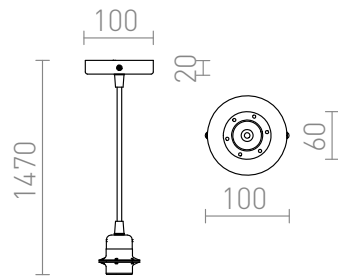

# ELISA COPPER

Suspension set with a round copper base, textile cable and metal E27 socket. For stand-alone use or for hanging light shades. Suitable for shades: ARISTA, DELI, JAKARANDA, DOUBLE 40/30, DOUBLE 55/30, ASPRO 40/30, KARO 55/15, KARO 80/20, RON 40/25, RON 55/30, RON 80/20. RP-EUR incl. VAT

<b>R11903</b>	ELISA pendent set CB+BC+CF 230V E27 28W	<b>58,00</b>
<b>R11904</b>	ELISA pendent set CB+WC+CF 230V E27 28W	<b>58,00</b>
<b>R11905</b>	ELISA pendent set CB+RC+CF 230V E27 28W	<b>58,00</b>
<b>R11906</b>	ELISA pendent set CB+R/WC+CF 230V E27 28W	<b>58,00</b>
<b>R11907</b>	ELISA pendent set CB+TC+CF 230V E27 28W	<b>58,00</b>