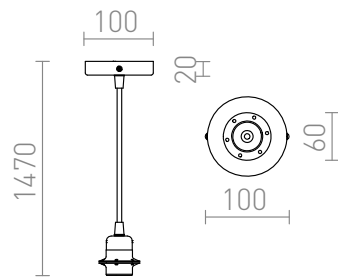

ELISA GOLD

Suspension set with a golden round base, textile cable and metal E27 socket. For stand-alone use or for hanging light shades. Suitable for shades: ARISTA, DELI, JAKARANDA, DOUBLE 40/30, DOUBLE 55/30, ASPRO 40/30, KARO 55/15, KARO 80/20, RON 40/25, RON 55/30, RON 80/25. RP EUR incl. VAT

R11899 ELISA pendent set GB+TC+GF 230V E27 28W **58,00**

R11900 ELISA pendent set GB+RC+GF 230V E27 28W **58,00**

R11901 ELISA pendent set GB+BC+GF 230V E27 28W **58,00**

R11902 ELISA pendent set GB+WC+GF 230V E27 28W **58,00**