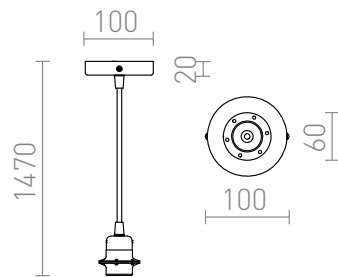

ELISA WHITE

Suspension set with white lacquered round base, textile cable and metal E27 socket. For stand-alone use or for hanging light shades. Suitable for shades: ARISTA, DELI, JAKARANDA, DOUBLE 40/30, DOUBLE 55/30, ASPRO 40/30, KARO 55/15, KARO 80/20, RON 40/25

R11872	ELISA pendent set WB+WC+CHF 230V E27 28W	58,00
R11887	ELISA pendent set WB+WC+GF 230V E27 28W	58,00
R11888	ELISA pendent set WB+B/WC+CHF 230V E27 28W	58,00
R11889	ELISA pendent set WB+FC+CHF 230V E27 28W	58,00
R11890	ELISA pendent set WB+GC+CHF 230V E27 28W	58,00
R11891	ELISA pendent set WB+R/WC+CHF 230V E27 28W	58,00