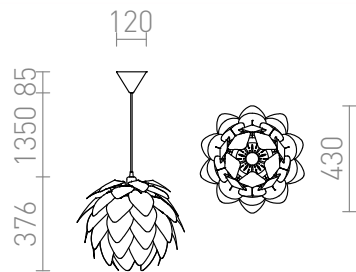

ENCOMBRE

Decorative pendant with layers of folded plastic scales, available in three different colors. This item comes delivered unassembled.

RP EUR incl. VAT

R12381	ENCOMBRE pendent white PVC 230V E27 42W	88,00
R12382	ENCOMBRE pendent chrome foil 230V E27 42W	129,00
R12383	ENCOMBRE pendent copper foil 230V E27 42W	129,00