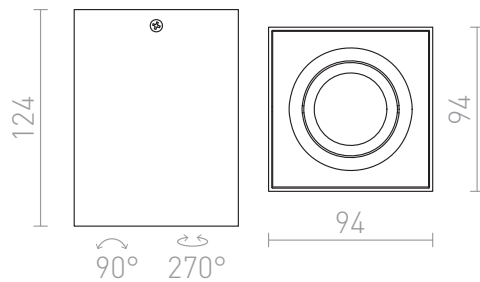

ENKI EDG

Angular surface-mounted ceiling light with tilt-function and GU10 socket.

RP EUR incl. VAT

R12672

ENKI EDG I white 230V GU10 35W

58,00

3D model

manual