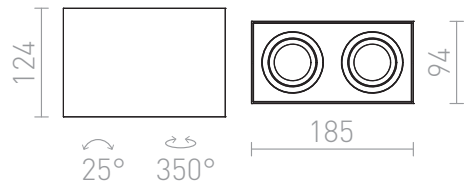

ENKI EDG II

Angular surface-mounted ceiling light with tilt-function and GU10 socket.

RP EUR incl. VAT

R12673

ENKI EDG II white 230V GU10 2x35W

88,00

3D model

manual