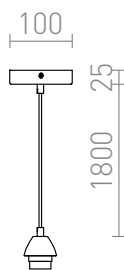

# ENZO

Pendent set with chrome-plated elements, transparent cable and E27 socket. Suitable shades: ARISTA, DELI, DELISA, JAKARANDA, DOUBLE 40/30, DOUBLE 55/30, ASPRO 40/30, ASPRO 55/30, ASPRO 55/30, KARO 55/15, KARO 80/20, RON 15/20, RON 40/25, RON 55/30, RON

RP EUR incl. VAT

**R10616**

ENZO pendent set chrome 230V E27 42W

**24,00**

 3D model

 manual

G13026