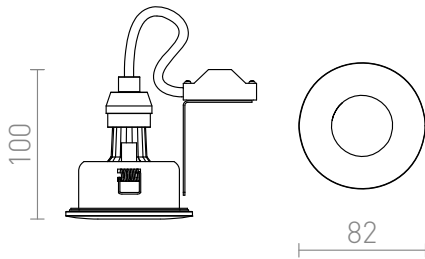

EQUA

Recessed round bathroom fixture for light sources with GU10 fitting.
Only for drywalls.

RP EUR incl. VAT

R12746

EQUA chrome 230V GU10 35W IP54

22,00

IP54

3D model

manual

7,5

0,28

G11841