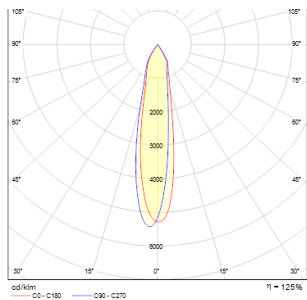

ERGO

LED 5W 350 lm Ra 80

Recessed decorative light with integrated LED. Driver included.

RP EUR incl. VAT

R10561

ERGO recessed chrome 230V LED 5W
3000K

24,00

3D model