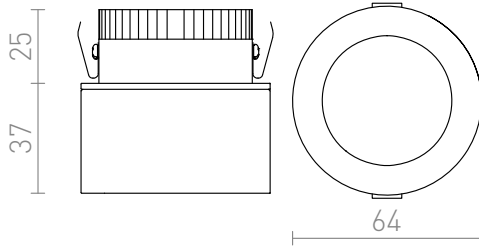

ERGO

LED 5W 350 lm Ra 80

Recessed decorative light with integrated LED. Driver included.

RP EUR incl. VAT

R10561

ERGO recessed chrome 230V LED 5W
3000K

24,00

3D model