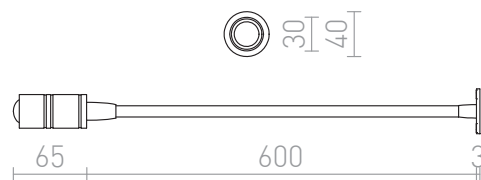

ESA

LED 3W 150 lm Ra 80

Spotlight with integrated LED on gooseneck and switch on the reflector. Attach only to horizontal desks. The adapter can be found on the wall-plug. Not for wall installations!

RP EUR incl. VAT

R12979

ESA for desks silver grey 230V LED 3W 60°
3000K

68,00

60°

0,51

3D model

PDF manual