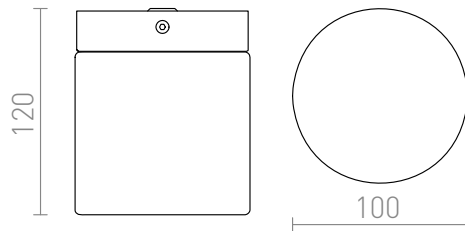

ESICA CYL

LED 6W 437 lm Ra 80

Ceiling light with integrated LED and opal-colored glass. Suitable in wet environments.

RP EUR incl. VAT

R12199

ESICA CYL ceiling chrome 230V LED 6W
IP44 3000K

58,00

IP44