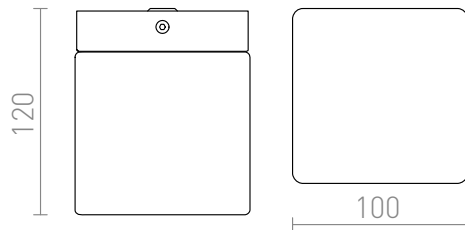

ESICA SQ

LED 6W 435 lm Ra 80

Ceiling light with integrated LED and opal-colored glass. Suitable in wet environments.

RP EUR incl. VAT

R12198

ESICA SQ ceiling chrome 230V LED 6W IP44
3000K

68,00

IP44

[3D model](#)

[manual](#)