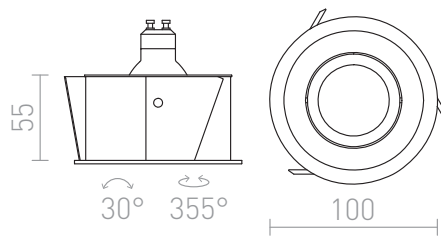

ESIX DIRECTIONAL ALUMINUM

Round light with tilt function, only for drywall installation.

RP EUR incl. VAT

R10187

ESIX directional polished aluminum 230V
GU10 50W

6,25

3D model

manual