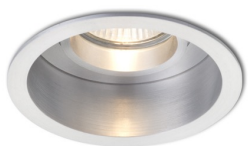

ESIX DIRECTIONAL ALUMINUM

Round light with tilt function, only for drywall installation.

RP EUR incl. VAT

R10187

ESIX directional polished aluminum 230V
GU10 50W

6,25

3D model

manual

G11841