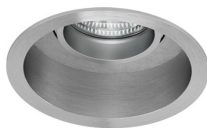

ESIX DIRECTIONAL ALUMINUM

Round light with tilt function, only for drywall installation.

RP EUR incl. VAT

R10187

ESIX directional polished aluminum 230V
GU10 50W

6,25

3D model

manual

G11841