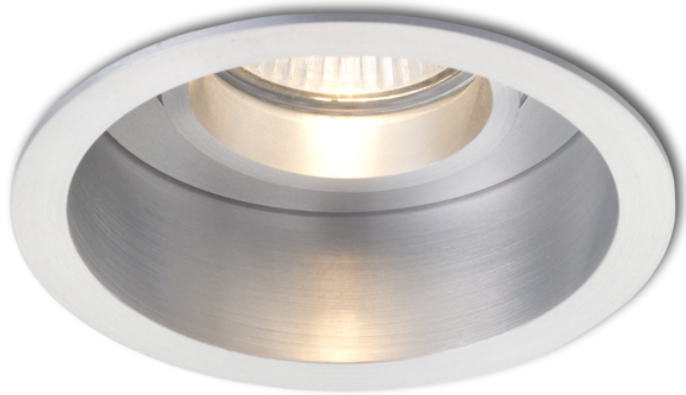

ESIX DIRECTIONAL ALUMINUM

Round light with tilt function, only for drywall installation.

RP EUR incl. VAT

R10187

ESIX directional polished aluminum 230V
GU10 50W

6,25

3D model

manual

G11841