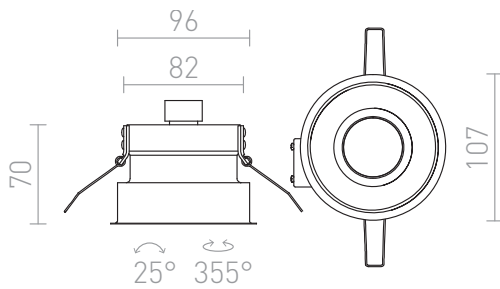

# ESIX DIRECTIONAL

Round recessed directional spotlight for a GU10 light source. Available in two different finishes. Only for use in plasterboards.

RP EUR incl. VAT

**R10211**

ESIX directional silver grey 230V GU10 50W

**4,20**

3D model

manual

G11841