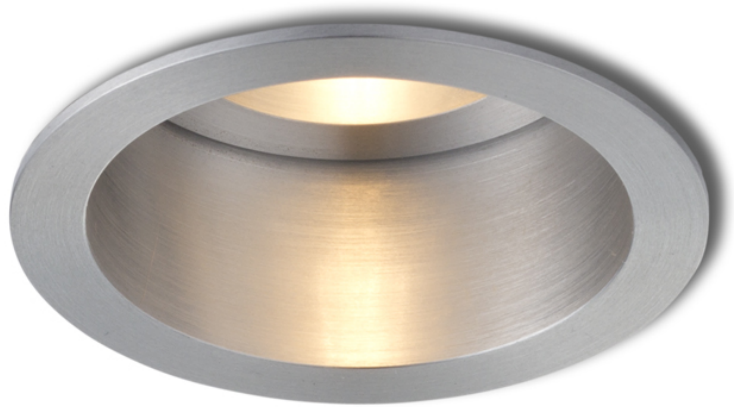

ESIX FIXED

Recessed light with an aluminum frame for a fixed light source. Only for drywall installation.

RP EUR incl. VAT

R10184

ESIX fixed polished aluminum 230V GU10
50W

14,00

3D model

manual