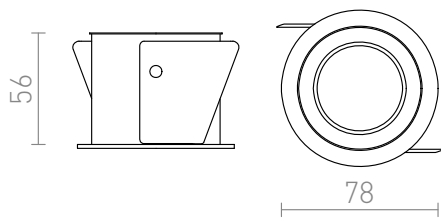

ESIX FIXED

Recessed light with an aluminum frame for a fixed light source. Only for drywall installation.

RP EUR incl. VAT

R10184

ESIX fixed polished aluminum 230V GU10
50W

14,00

3D model

manual