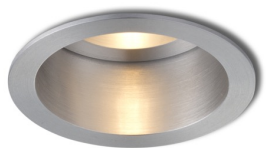

ESIX FIXED

Recessed light with an aluminum frame for a fixed light source. Only for drywall installation.

RP EUR incl. VAT

R10184

ESIX fixed polished aluminum 230V GU10
50W

14,00

3D model

manual