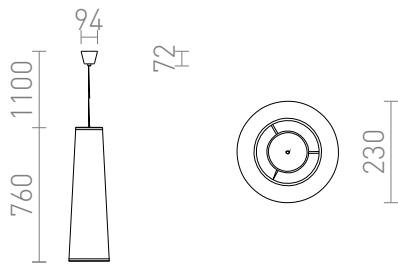

# ESME 76

Pendent light with a white oblong conical shade, and orange-colored inside.

RP EUR incl. VAT

**R13276**

ESME 76 pendent white/orange 230V E27  
28W

**88,00**

3D model

manual