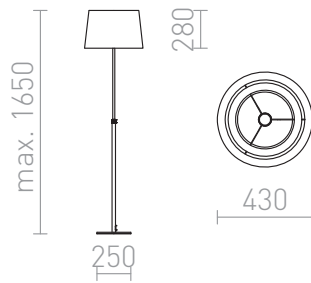

ESPLANADE FLOOR

Floor lamp with adjustable height and double textile shades.

RP EUR incl. VAT

R12485

ESPLANADE floor black/white chrome 230V
E27 42W

258,00

3D model

manual