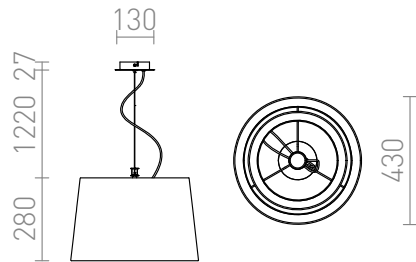

ESPLANADE PENDENT

Pendent light with double textile shades.

RP EUR incl. VAT

R12483

ESPLANADE pendent black/white chrome
230V E27 42W

178,00

3D model

manual