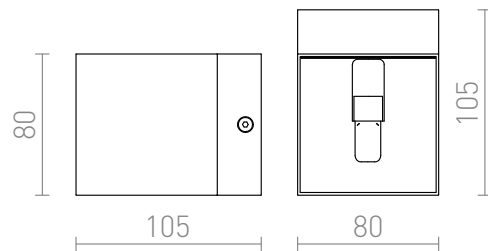

ESSEX

Angular metal wall light with G9 socket for UP/DOWN illumination.

RP EUR incl. VAT

R12679	ESSEX wall matt white 230V G9 33W	28,00
R12680	ESSEX wall brushed aluminum 230V G9 33W	32,00

3D model

PDF manual