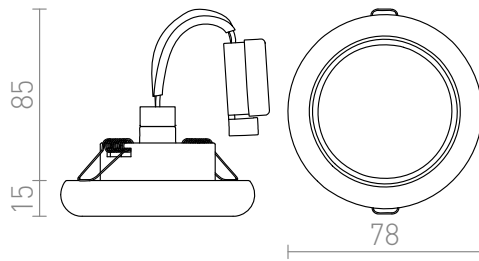

ESTA LED

LED 3x1W 270 lm Ra 80

Recessed round spotlight with integrated LED and a chrome-plated frame. Only for drywall installation.

RP EUR incl. VAT

R10309

ESTA LED recessed driver incl chrome
230V/350mA LED 3x1W 3000K

7,80

3D model

manual