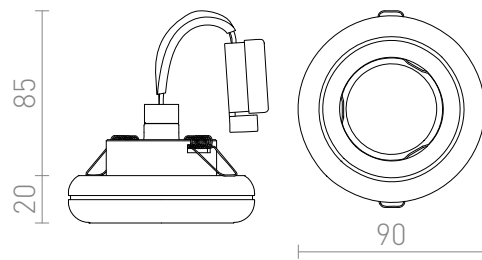

ESTA R

Recessed light with a chrome-plated frame. Only for drywall installation.

RP EUR incl. VAT

R10311

ESTA R recessed chrome 230V GU10 50W

6,00

3D model

manual

7

0,25

G11841