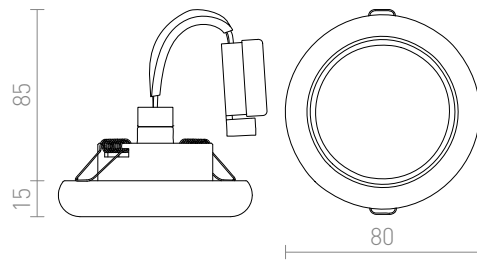

# ESTA GU10

Recessed light with a chrome-plated frame. Only for drywall installation.

RP EUR incl. VAT

**R10310**

ESTA recessed chrome 230V GU10 50W

**5,50**

3D model

manual

6,5

0,18

G11841