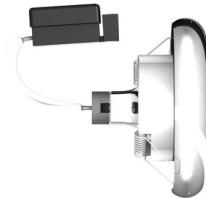

# ESTA GU10

Recessed light with a chrome-plated frame. Only for drywall installation.

RP EUR incl. VAT

**R10310**

ESTA recessed chrome 230V GU10 50W

**5,50**

3D model

manual