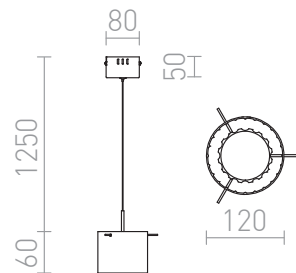

ESTRA I

LED 5W 400 lm Ra 81

LED pendent with decorative aluminum reflectors surrounded by a transparent shade of glass.

RP EUR incl. VAT

R11679

ESTRA I pendent white clear glass 230V LED
5W 3000K

88,00

 3D model