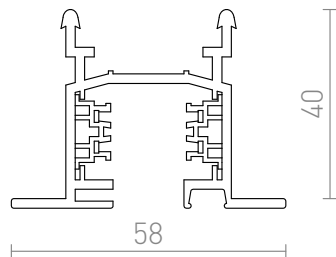

EUTRAC RECESSED TRACK

EUTRAC recessed 3-circuit track, of extruded aluminum, with built-in earthing and four 2.5 mm copper wires running through two embedded plastic profiles. The profiles can easily be cut into desired lengths, with no need to cut or bend any wires. If used with halogen

RP EUR incl. VAT

R11306

EUTRAC 2m 3-circuit track recessed white
230V

178,00

 3D model

 manual