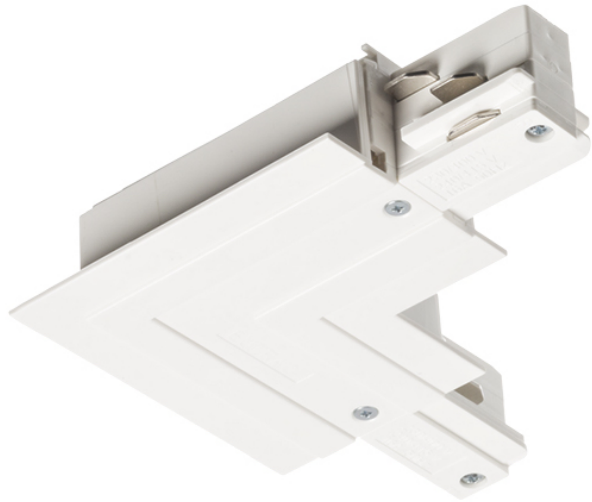

EUTRAC RECESSED TRACK

EUTRAC recessed 3-circuit track, of extruded aluminum, with built-in earthing and four 2.5 mm copper wires running through two embedded plastic profiles. The profiles can easily be cut into desired lengths, with no need to cut or bend any wires. If used with halogen

RP EUR incl. VAT

R11306

EUTRAC 2m 3-circuit track recessed white
230V

178,00

 3D model

 manual