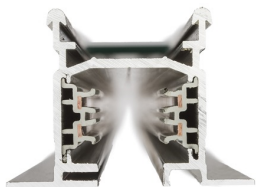

EUTRAC RECESSED TRACK

EUTRAC recessed 3-circuit track, of extruded aluminum, with built-in earthing and four 2.5 mm copper wires running through two embedded plastic profiles. The profiles can easily be cut into desired lengths, with no need to cut or bend any wires. If used with halogen

RP EUR incl. VAT

R11306

EUTRAC 2m 3-circuit track recessed white
230V

178,00

 3D model

 manual