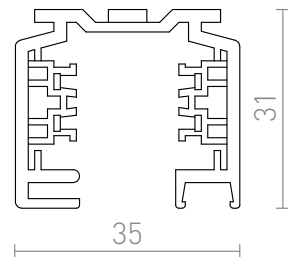

EUTRAC 3M TRACK

EUTRAC 3-circuit track. The profiles can easily be cut into desired lengths, with no need to cut or bend any wires. If used with halogen light sources the minimum installation height is 2.5m. For use below this height, we recommend using LED light sources instead. **NOTE:** Price in EUR incl. VAT

R11303	EUTRAC 3m 3-circuit track white 230V	178,00
R11304	EUTRAC 3m 3-circuit track black 230V	178,00
R11305	EUTRAC 3m 3-circuit track silver grey 230V	178,00

 3D model

 manual