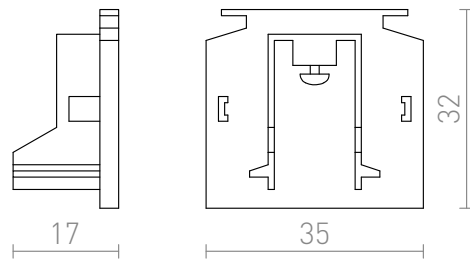

# EUTRAC END CAP

End cap for EUTRAC 3-circuit tracks.

RP EUR incl. VAT

---

<b>R11307</b>	EUTRAC end cap for 3-circuit track white	<b>2,20</b>
---------------	--	-------------

---

<b>R11308</b>	EUTRAC end cap for 3-circuit track black	<b>2,20</b>
---------------	--	-------------

---

<b>R11309</b>	EUTRAC end cap for 3-circuit track silver grey	<b>4,20</b>
---------------	--	-------------

---

 3D model

 manual