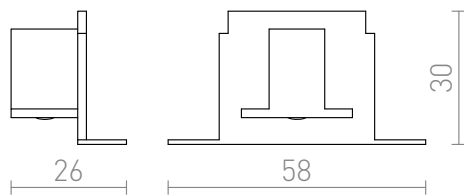

# END CAPS FOR RECESSED TRACKS

End caps for recessed EUTRAC 3-circuit tracks.

RP EUR incl. VAT

<b>R11310</b>	EUTRAC end cap for recessed 3-circuit track white	<b>6,00</b>
---------------	---	-------------

 3D model

 manual