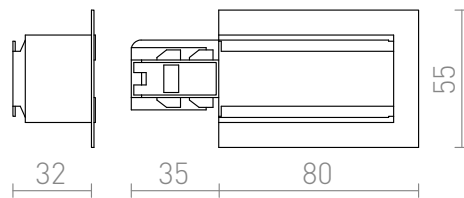

# EUTRAC FEED-IN FOR RECESSED TRACKS

Feed-in for recessed EUTRAC 3-circuit tracks. Maximum load 16A.

RP EUR incl. VAT

**R11342**

EUTRAC feed-in for recessed 3-circuit tracks,  
polarity left white 230V

**32,00**

 3D model

 manual