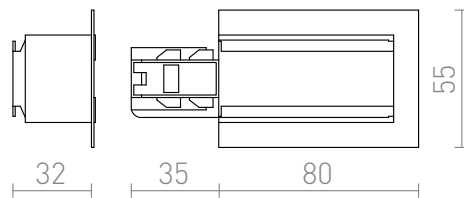

# EUTRAC FEED-IN FOR RECESSED TRACKS

Feed-in for recessed EUTRAC 3-circuit tracks. Maximum load 16A.

RP EUR incl. VAT

**R11341**

EUTRAC feed-in for recessed 3-circuit tracks,  
polarity right white 230V

**32,00**

 3D model

 manual